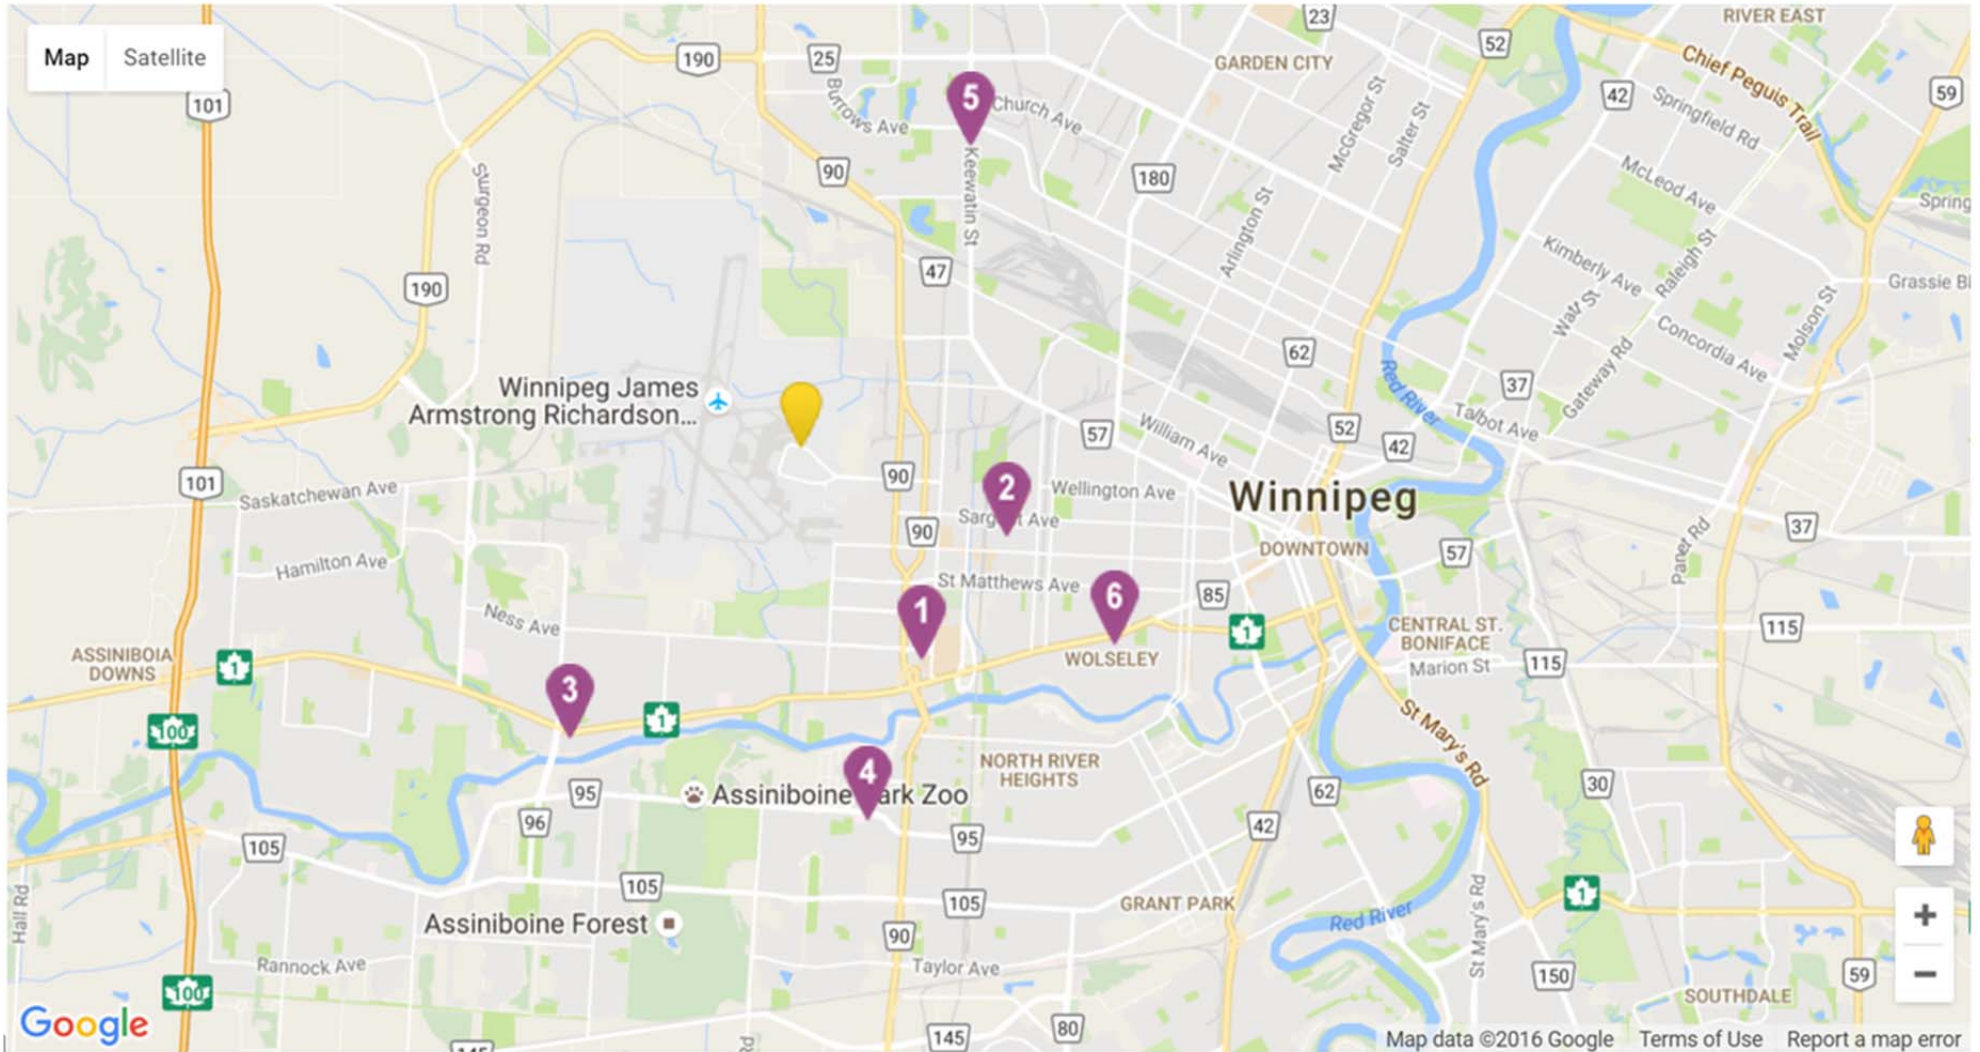

Nearest Liquor Mart Locations to the Winnipeg James Armstrong Richardson International Airport

1 **Madison Square Liquor Mart**
1600 Ness Avenue - Unit P
Phone: 204-987-4060
Distance: 2.75 km / 1.71 mi

2 **Sargent Avenue Liquor Mart Express**
1385 Sargent Avenue
Phone: 204-987-4079
Distance: 2.78 km / 1.73 mi

3 **Portage & Ainslie Liquor Mart**
2549 Portage Avenue
Phone: 204-987-4008
Distance: 3.99 km / 2.48 mi

4 **Tuxedo Liquor Mart**
2025 Corydon Avenue - Unit 168
Phone: 204-987-4009
Distance: 4.18 km / 2.60 mi

5 **Tyndall Market Liquor Mart**
850 Keewatin Street - Unit 15
Phone: 204-987-4050
Distance: 4.41 km / 2.74 mi

6 **Portage & Burnell Liquor Mart**
923 Portage Avenue
Phone: 204-987-4025
Distance: 4.42 km / 2.75 mi